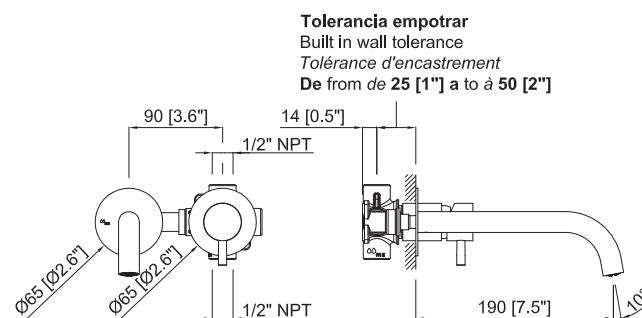

Monomando lavabo empotrado

Single lever lavatory build in wall / Mitigeur mural lavabo encastré

	Gun cepillado / Brushed gun / Gun brossé	11L120033	274,40 €
	Inox cepillado / Brushed Inox / Inox brossé	11L120065	268,65 €
	Oro cepillado / Brushed gold / Or brossé	11L120069	279,90 €
	Cobre cep. / Brushed copper / Cuivre brossé	11L120077	276,95 €