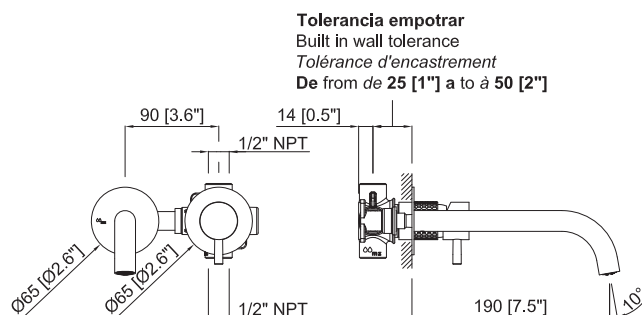

mini 40

COLLECTION

MADE IN SPAIN
SINCE 1951

mini 40

COLLECTION

Monomando lavabo empotrado decorado

Decorated single lever lavatory build in wall / Mitigeur mural lavabo décoré encastré

	Gun cepillado / Brushed gun / Gun brossé	35L1C0033	289,95 €
	Inox cepillado / Brushed Inox / Inox brossé	35L1C0065	284,25 €
	Oro cepillado / Brushed gold / Or brossé	35L1C0069	292,55 €
	Cobre cep. / Brushed copper / Cuivre brossé	35L1C0077	292,95 €