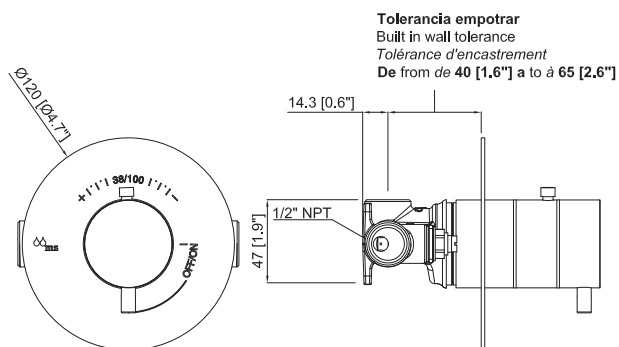

Decorado / Decorated / Décoré / *

	Gun cepillado / Brushed gun / Gun brossé	35B970433	438,60 €
	Inox cepillado / Brushed Inox / Inox brossé	35B970465	432,70 €
	Oro cepillado / Brushed gold / Or brossé	35B970469	439,75 €
	Cobre cep. / Brushed copper / Cuivre brossé	35B970477	441,40 €