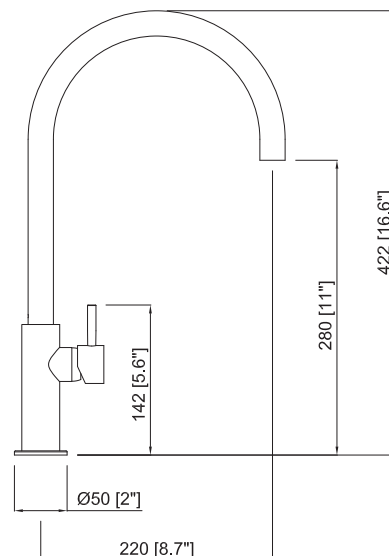

Monomando fregadero caño alto

Ingle lever sink high spout / Mitigeur évier bec haut

	Gun cepillado / Brushed gun / Gun brossé	116720033	414,30 €
	Inox cepillado / Brushed Inox / Inox brossé	116720065	398,95 €
	Oro cepillado / Brushed gold / Or brossé	116720069	401,67 €
	Cobre cep. / Brushed copper / Cuivre brossé	116720077	421,60 €