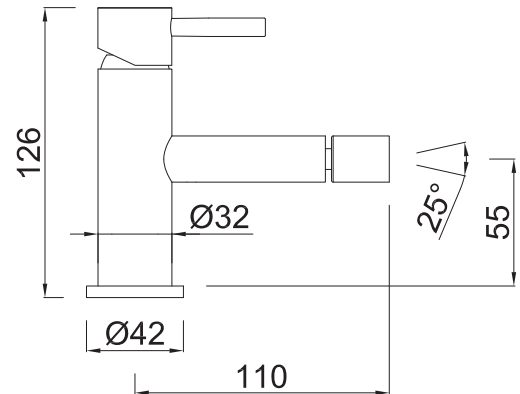

Monomando bidé

Single lever bidet / Mitigeur mural lavabo encastré

	Gun cepillado / Brushed gun / Gun brossé	116560033	267,95 €
	Inox cepillado / Brushed Inox / Inox brossé	116560065	263,70 €
	Oro cepillado / Brushed gold / Or brossé	116560069	299,95 €
	Cobre cep. / Brushed copper / Cuivre brossé	116560077	269,95 €