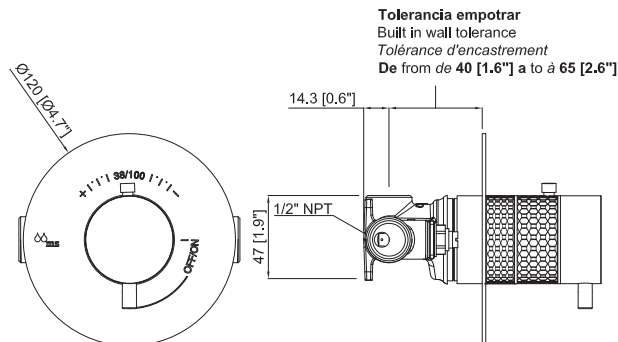

mini 40
COLLECTION

MADE IN SPAIN
SINCE 1951

mini 40

COLLECTION

MADE IN SPAIN
SINCE 1951

Empotrado ducha 1/2" una salida termostático

Shower to buid one out thermostatic / Encastrable douche 1 voices thermostatic