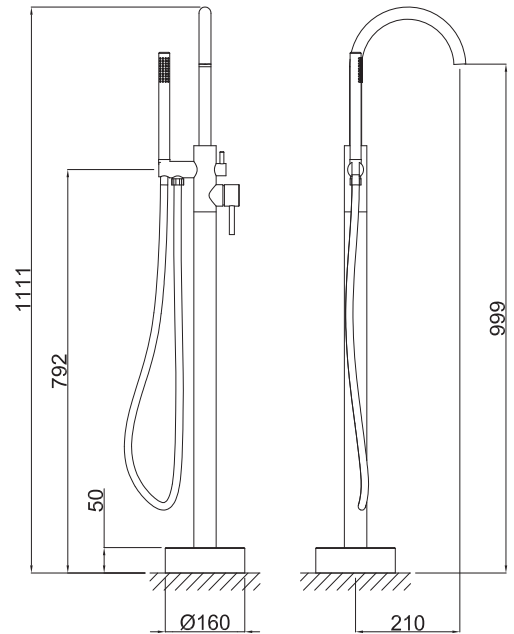

mini 40

COLLECTION

MADE IN SPAIN
SINCE 1951

Monomando baño ducha pie

Freestanding bathtub faucets / Mitigeur bain douche de pied

	Gun cepillado / Brushed gun / Gun brossé	6AP1A0033	1.723,55 €
	Inox cepillado / Brushed Inox / Inox brossé	64P1A0065	1.714,75 €
	Oro cepillado / Brushed gold / Or brossé	6AP1A0069	1.752,20 €
	Cobre cep. / Brushed copper / Cuivre brossé	64P1A0077	1.726,30 €