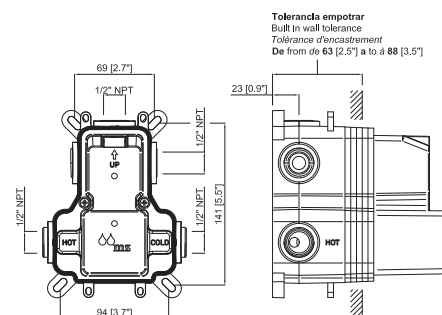

Válvula ducha empotrada termostática 2 salidas decorado

Decorated rough-in thermostatic 2 outlets / Mitigeur thermostatique a encastrer décoré 2 voices

	Gun cepillado / Brushed gun / Gun brossé	VDE172-33	439,95 €
	Inox cepillado / Brushed Inox / Inox brossé	VDE172-65	438,25 €
	Oro cepillado / Brushed gold / Or brossé	VDE172-69	439,90 €
	Cobre cep. / Brushed copper / Cuivre brossé	VDE172-77	441,55 €

Válvula ducha empotrada termostática 3 salidas decorado

Decorated rough-in thermostatic 3 outlet / Mitigeur thermostatique a encastrer décoré 3 voices