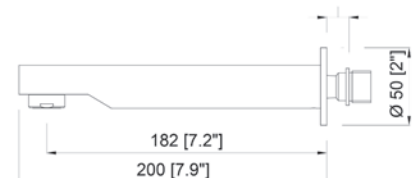

Tolerancia empotrar
Built in wall tolerance
Tolérance d'encastrement
De from de 0 [0"] a to à 25 [1"]