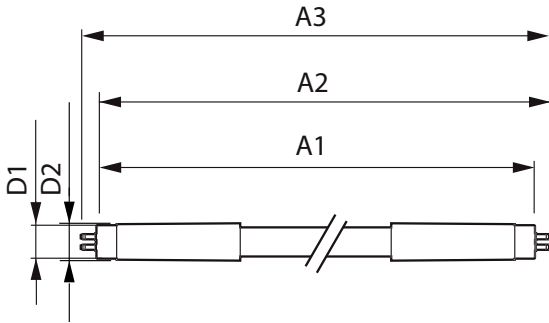

CorePro LEDtube InstantFit HF T5

Plano de dimensiones

Product
CorePro LEDtube HF 1200mm HE 17.1W 830T5
CorePro LEDtube HF 1200mm HE 17.1W 840T5
CorePro LEDtube HF 1200mm HE 17.1W 865T5
CorePro LEDtube HF 1200mm HO 26.7W 830T5
CorePro LEDtube HF 1200mm HO 26.7W 840T5
CorePro LEDtube HF 1200mm HO 26.7W 865T5
CorePro LEDtube HF 1500mm HE 20.5W 830T5
CorePro LEDtube HF 1500mm HE 20.5W 840T5
CorePro LEDtube HF 1500mm HE 20.5W 865T5
CorePro LEDtube HF 1500mm HO 26.7W 830T5
CorePro LEDtube HF 1500mm HO 26.7W 840T5
CorePro LEDtube HF 1500mm HO 26.7W 865T5
CorePro LEDtube HF 600mm HE 7.1W 830T5
CorePro LEDtube HF 600mm HE 7.1W 840T5
CorePro LEDtube HF 600mm HE 7.1W 865T5