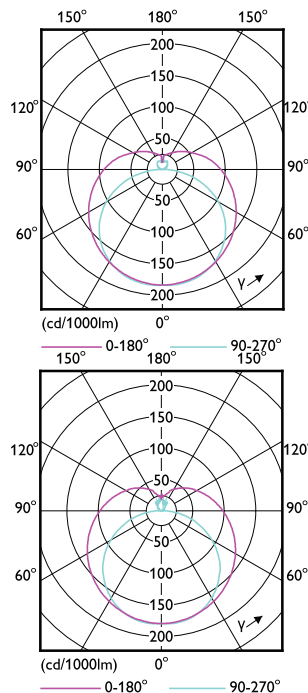

Aprobación y aplicación

Order Code	Full Product Name	Consumo energético kWh/1000 h
29540700	CorePro LEDtube HF 600mm HE 7.1W 830T5	8 kWh
29542100	CorePro LEDtube HF 600mm HE 7.1W 840T5	8 kWh
29544500	CorePro LEDtube HF 600mm HE 7.1W 865T5	8 kWh
29552000	CorePro LEDtube HF 1500mm HE 20.5W 830T5	21 kWh
29554400	CorePro LEDtube HF 1500mm HE 20.5W 840T5	21 kWh
29556800	CorePro LEDtube HF 1500mm HE 20.5W 865T5	21 kWh
29564300	CorePro LEDtube HF 1500mm HO 26.7W 830T5	27 kWh
29566700	CorePro LEDtube HF 1500mm HO 26.7W 840T5	27 kWh
29568100	CorePro LEDtube HF 1500mm HO 26.7W 865T5	27 kWh
29546900	CorePro LEDtube HF 1200mm HE 17.1W 830T5	18 kWh
29548300	CorePro LEDtube HF 1200mm HE 17.1W 840T5	18 kWh
29550600	CorePro LEDtube HF 1200mm HE 17.1W 865T5	18 kWh
29558200	CorePro LEDtube HF 1200mm HO 26.7W 830T5	27 kWh
29560500	CorePro LEDtube HF 1200mm HO 26.7W 840T5	27 kWh
29562900	CorePro LEDtube HF 1200mm HO 26.7W 865T5	27 kWh